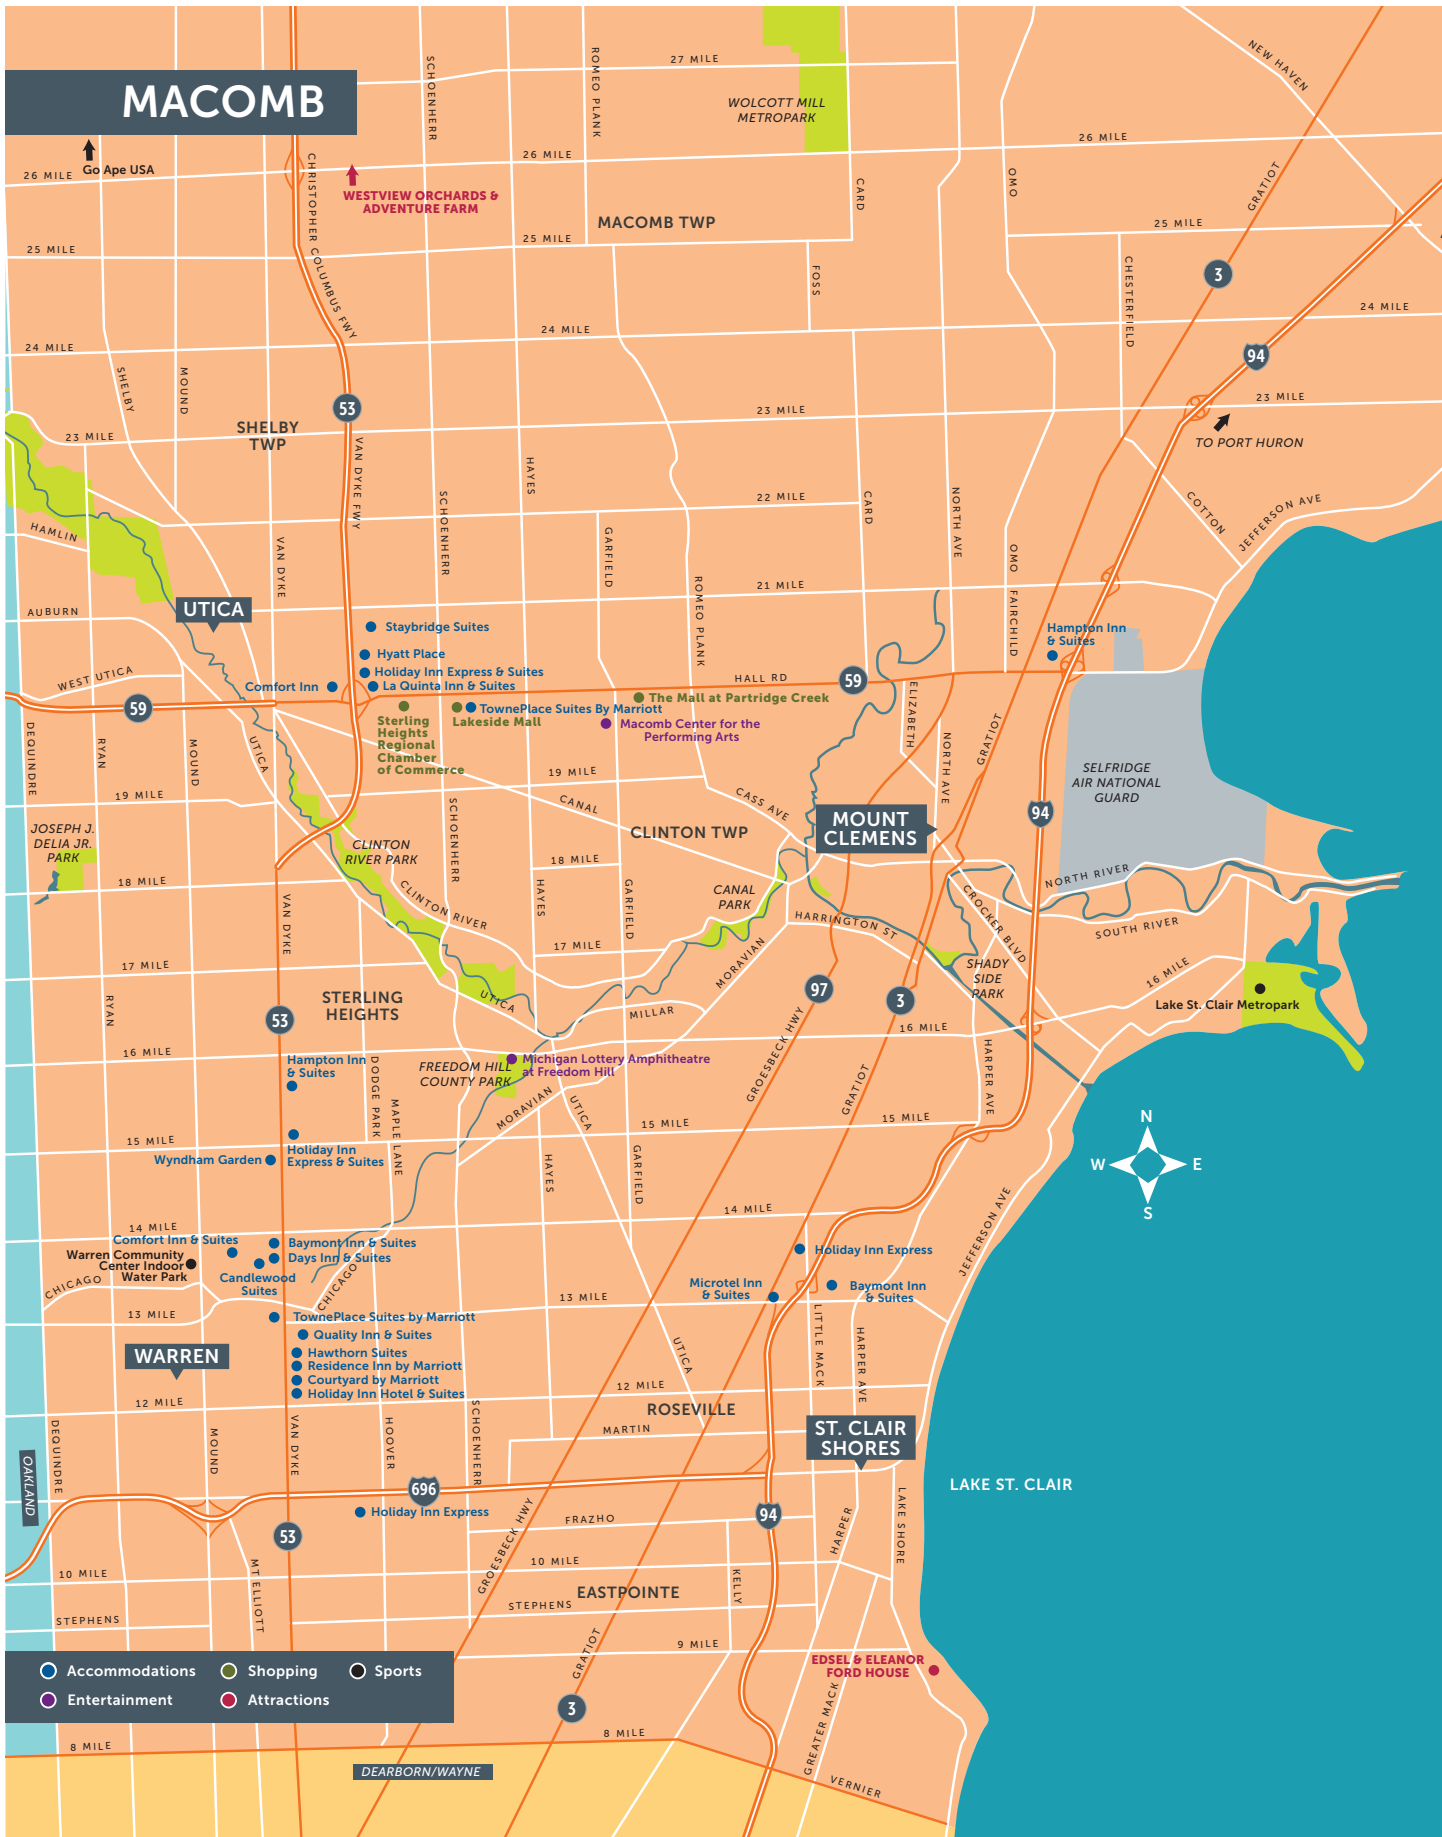

MACOMB

WESTVIEW ORCHARDS & ADVENTURE FARM

MACOMB TWP

UTICA

MOUNT CLEMENS

WARREN

ST. CLAIR SHORES

LAKE ST. CLAIR

- Accommodations
- Shopping
- Sports
- Entertainment
- Attractions

DEARBORN/WAYNE