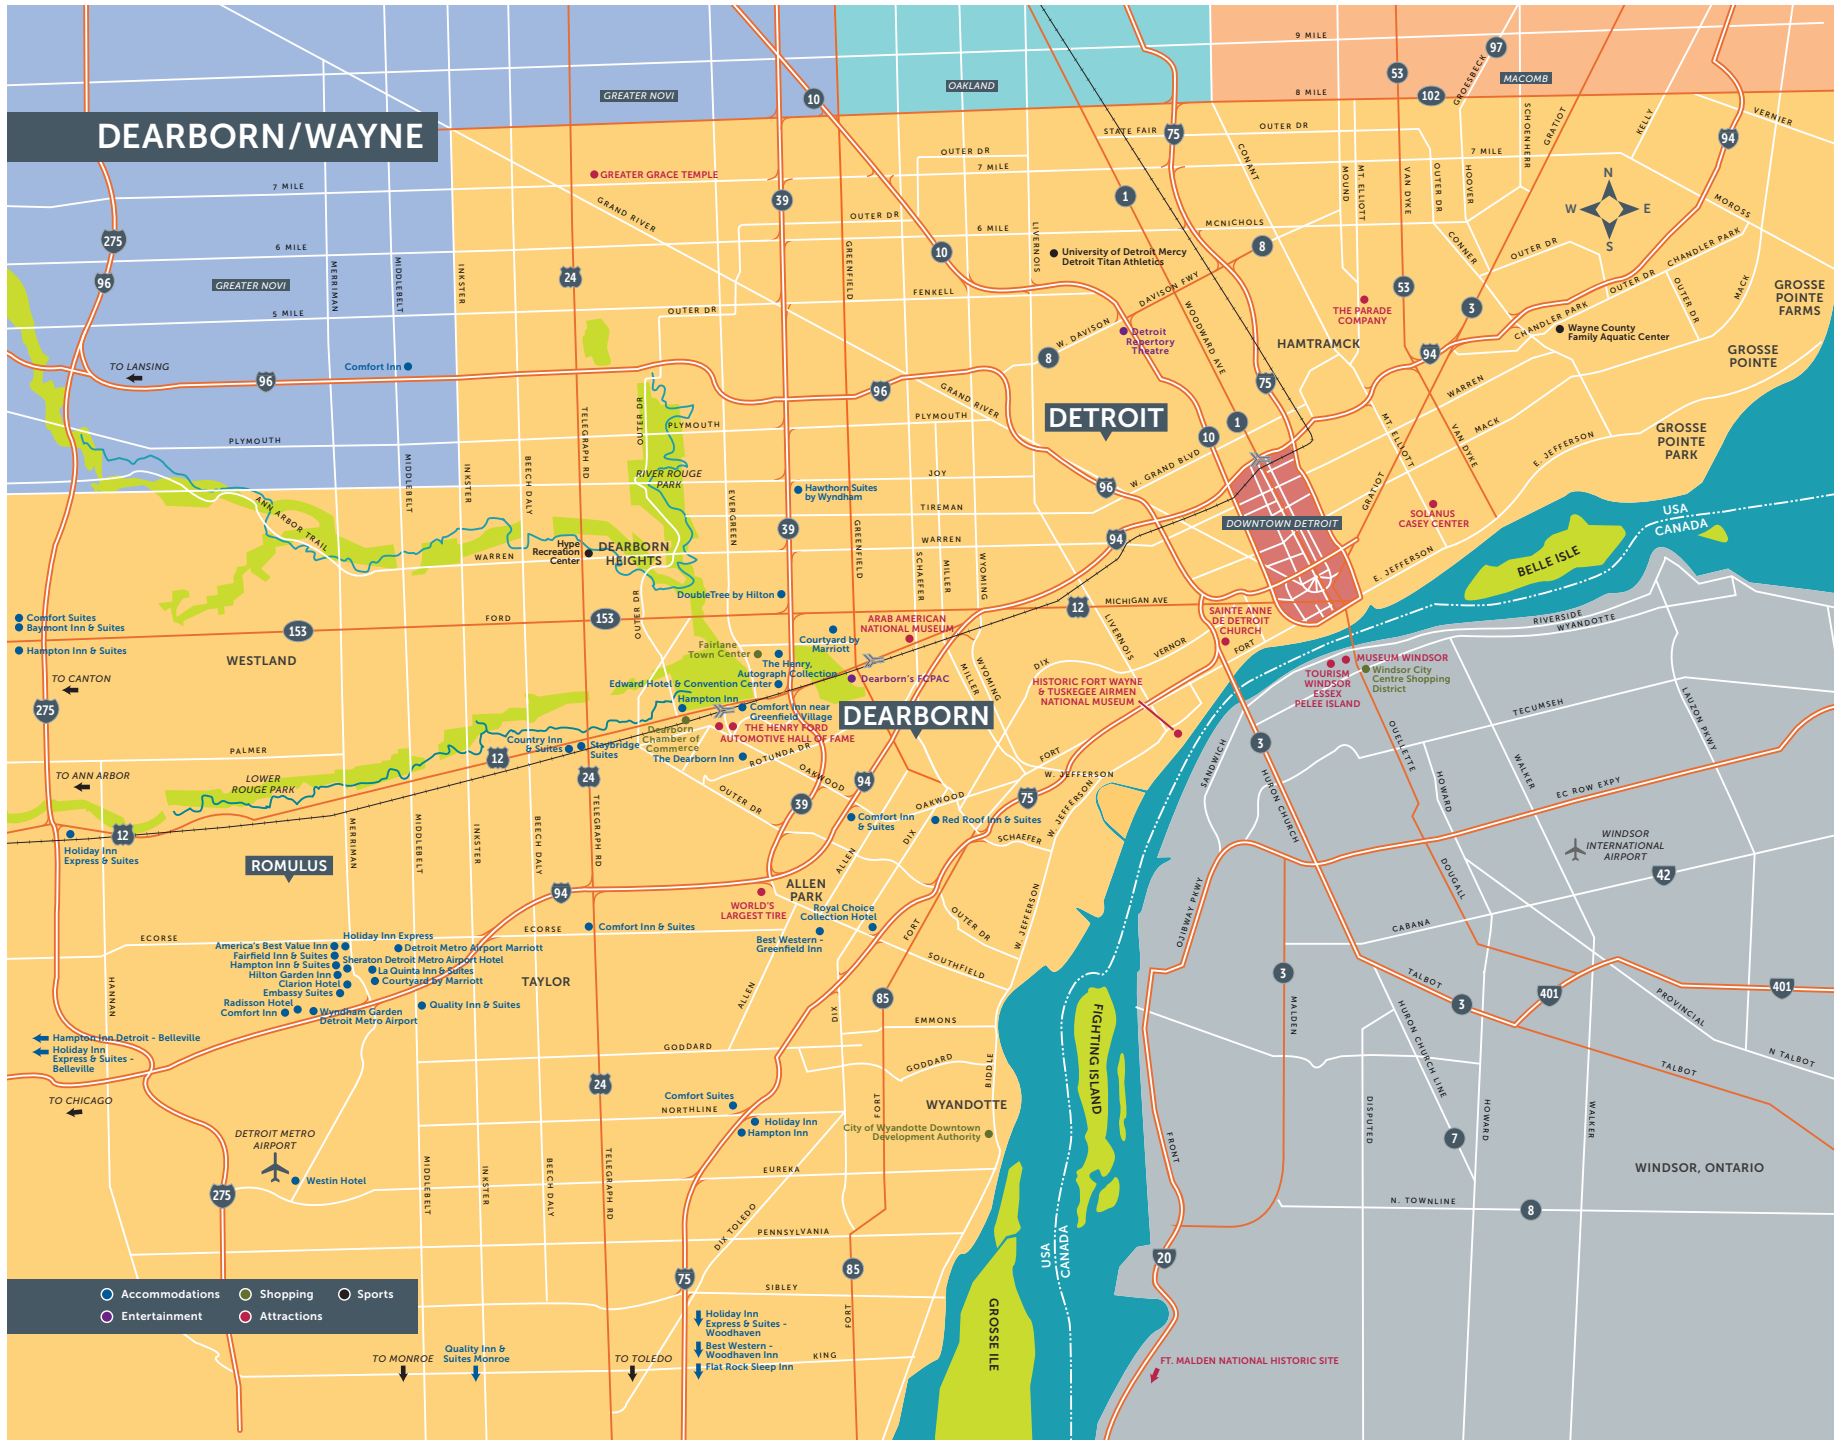

DEARBORN/WAYNE

- Accommodations
- Shopping
- Sports
- Entertainment
- Attractions

TO MOORHEAD

TO TOLEDO

FT. MALDEN NATIONAL HISTORIC SITE