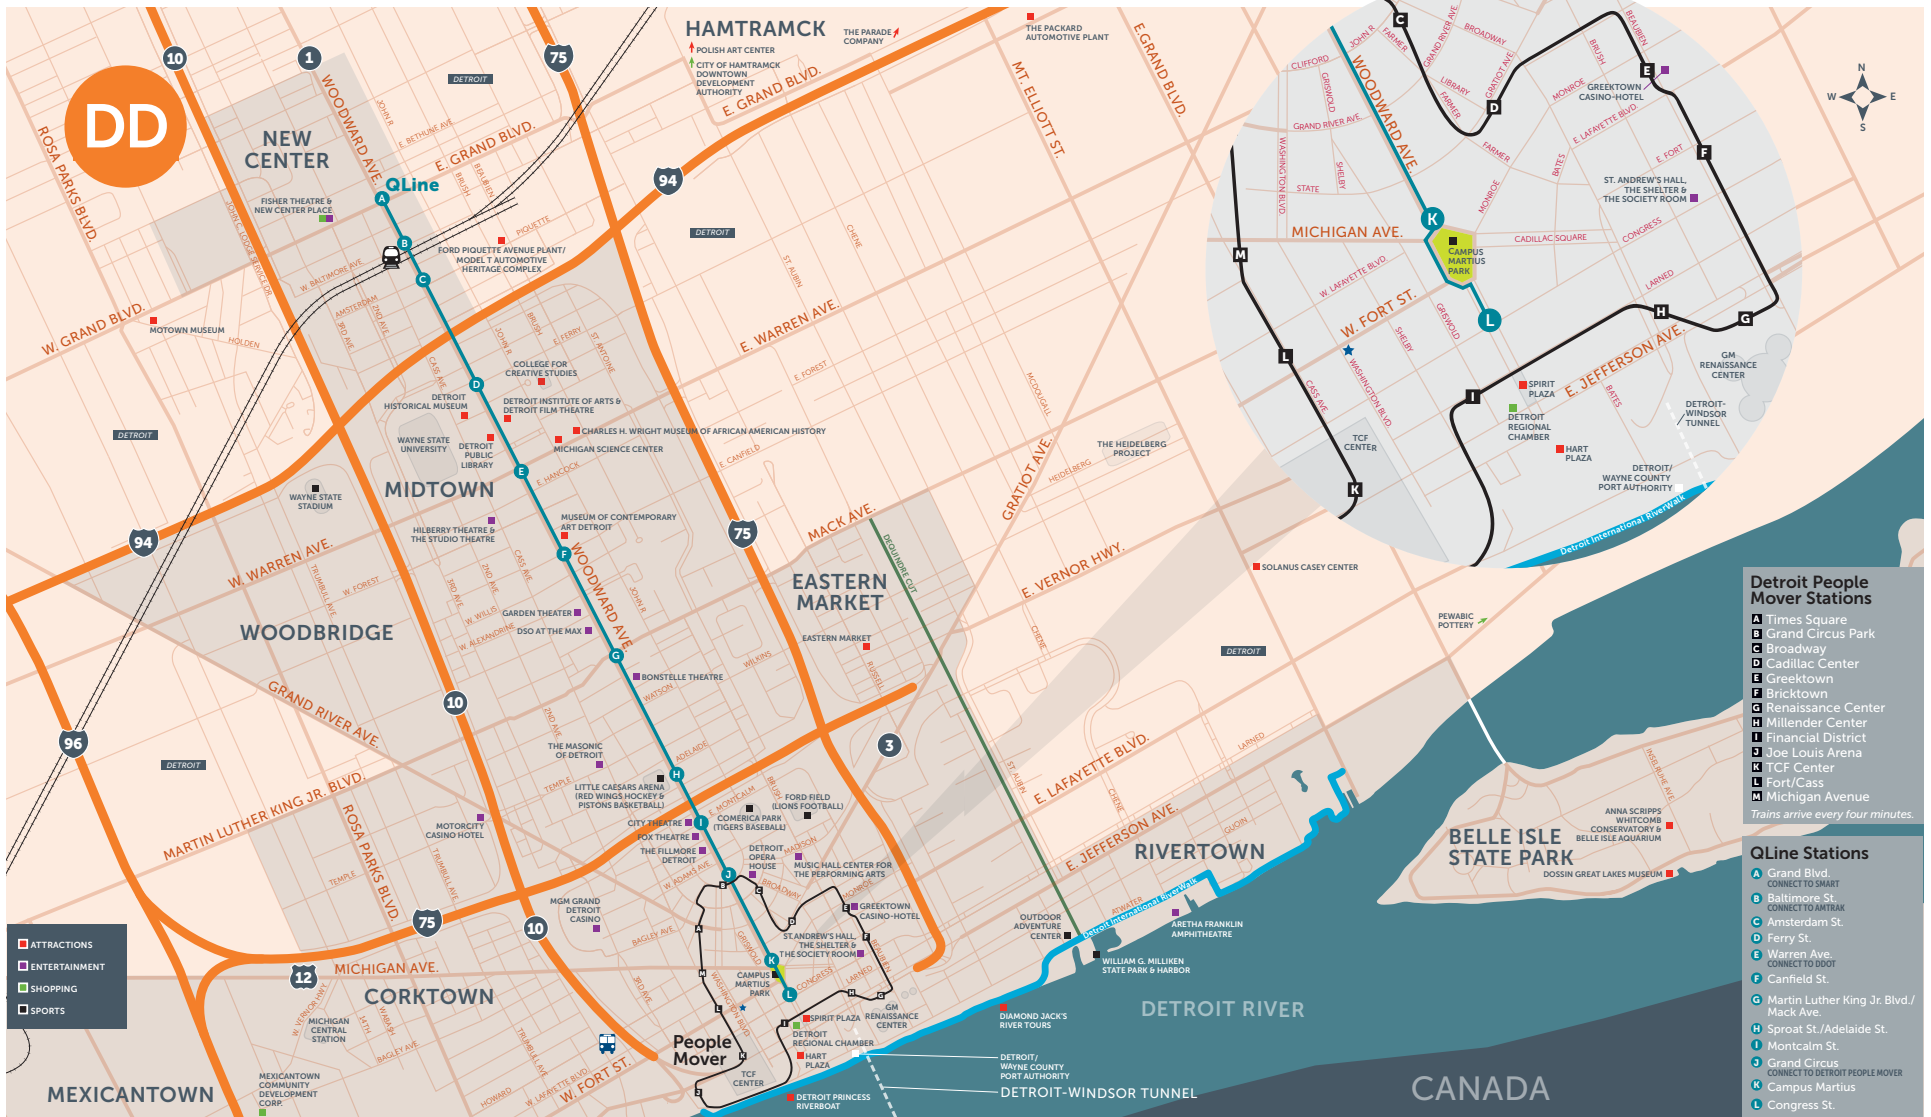


 Amtrak Train Station  
  Interstate Highway  
  U.S. Highway  
  State Highway  
  Canadian Highways

★ Detroit Metro Convention & Visitors Bureau (DMCVB) 🚌 Greyhound Bus Station 🚆 Amtrak Train Station —A— QLine —A— Detroit People Mover 75 Interstate Highway 12 U.S. Highway 1 State Highway

Amtrak Train Station 75 Interstate Highway 12 U.S. Highway 1 State Highway 401 7 Canadian Highways

75 Interstate Highway    1 State Highway